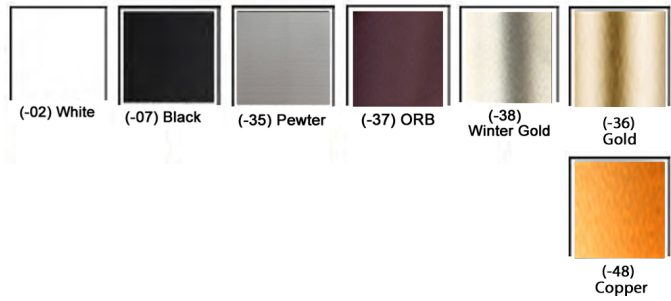

Dedicated LED

MX 3190LED

W:12" H:2.75" (2" gap to Ceiling)
 Finish: White
 Lens: White Acrylic
 Wattage: 22W LED
 Delivered lms.: 1760
 CRI:80 CCT: 3000K
 L70/50,000 hrs
 Triac / ELV Dimming

REFERENCE	QTY.	REMARKS	Project
			Location/Type
			Architect
			Engineer
			Contractor
			Submitted By: Date: